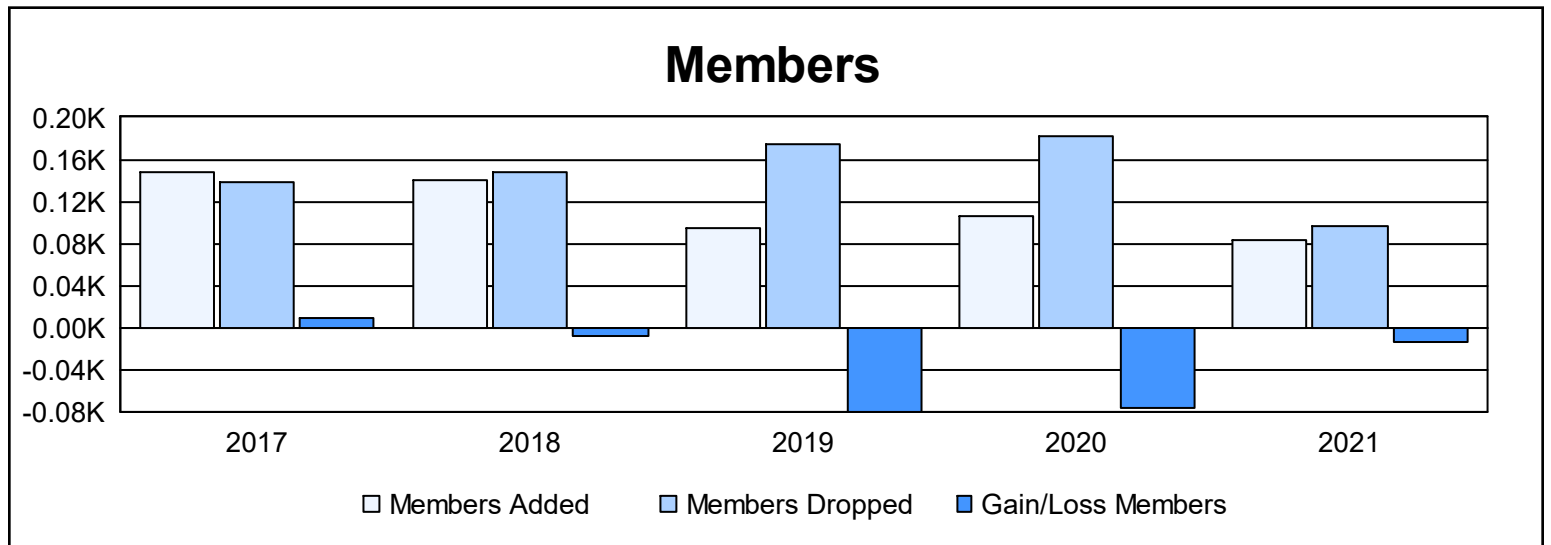

Year	New Clubs	Dropped Clubs	Gain/ Loss Clubs	New Members	Charter Members	Reinstate Members	Transfer Members	Total Member Added	Total Members Dropped	Gain/ Loss Members
2016-2017	1	0	1	114	27	4	3	148	139	9
2017-2018	0	0	0	129	1	7	3	140	148	-8
2018-2019	0	1	-1	78	0	10	7	95	175	-80
2019-2020	1	2	-1	66	24	2	13	105	181	-76
2020-2021	1	2	-1	51	29	2	1	83	97	-14
<b>Average</b>	<b>1</b>	<b>1</b>	<b>0</b>	<b>88</b>	<b>16</b>	<b>5</b>	<b>5</b>	<b>114</b>	<b>148</b>	<b>-34</b>

### Membership Composition June 2021 Cumulative