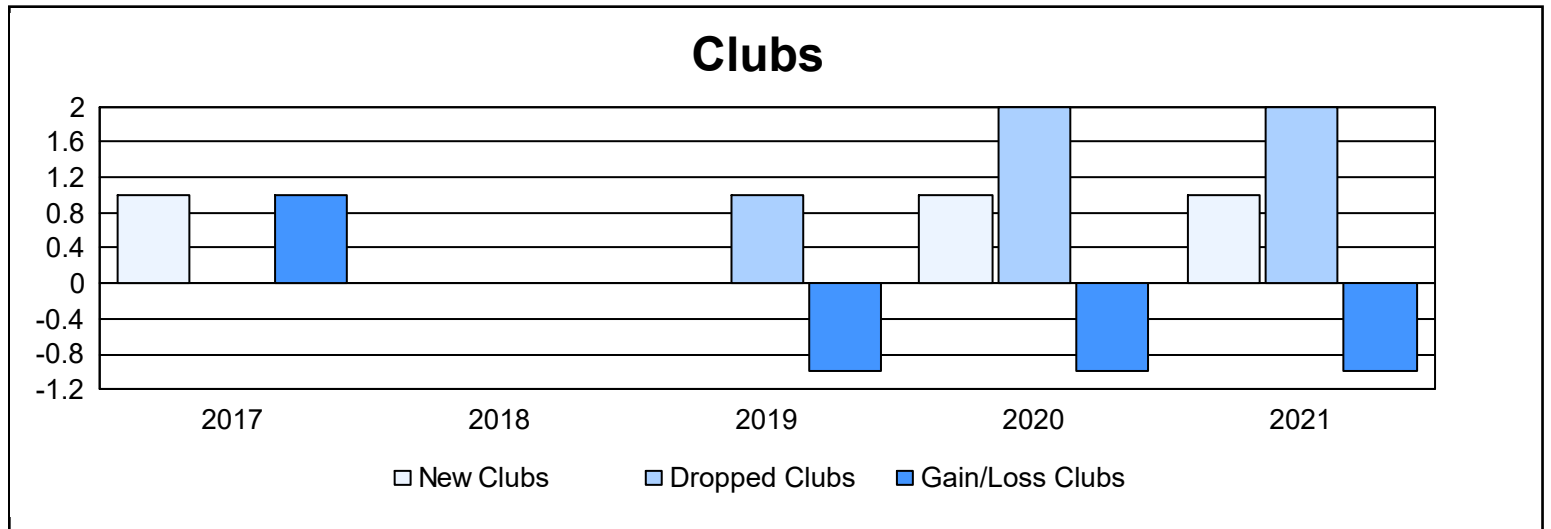

Year	New Clubs	Dropped Clubs	Gain/ Loss Clubs	New Members	Charter Members	Reinstate Members	Transfer Members	Total Member Added	Total Members Dropped	Gain/ Loss Members
2016-2017	1	0	1	114	27	4	3	148	139	9
2017-2018	0	0	0	129	1	7	3	140	148	-8
2018-2019	0	1	-1	78	0	10	7	95	175	-80
2019-2020	1	2	-1	66	24	2	13	105	181	-76
2020-2021	1	2	-1	51	29	2	1	83	97	-14
<b>Average</b>	<b>1</b>	<b>1</b>	<b>0</b>	<b>88</b>	<b>16</b>	<b>5</b>	<b>5</b>	<b>114</b>	<b>148</b>	<b>-34</b>

### Membership Composition June 2021 Cumulative