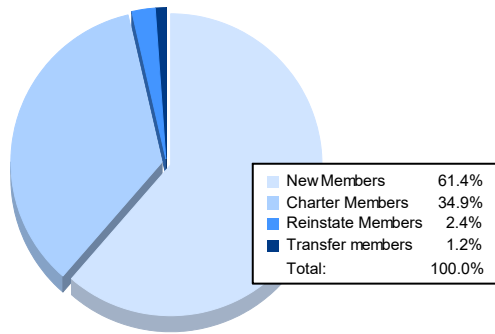

Year	New Clubs	Dropped Clubs	Gain/ Loss Clubs	New Members	Charter Members	Reinstate Members	Transfer Members	Total Member Added	Total Members Dropped	Gain/ Loss Members
2016-2017	1	0	1	114	27	4	3	148	139	9
2017-2018	0	0	0	129	1	7	3	140	148	-8
2018-2019	0	1	-1	78	0	10	7	95	175	-80
2019-2020	1	2	-1	66	24	2	13	105	181	-76
2020-2021	1	2	-1	51	29	2	1	83	97	-14
<b>Average</b>	<b>1</b>	<b>1</b>	<b>0</b>	<b>88</b>	<b>16</b>	<b>5</b>	<b>5</b>	<b>114</b>	<b>148</b>	<b>-34</b>

### Membership Composition June 2021 Cumulative